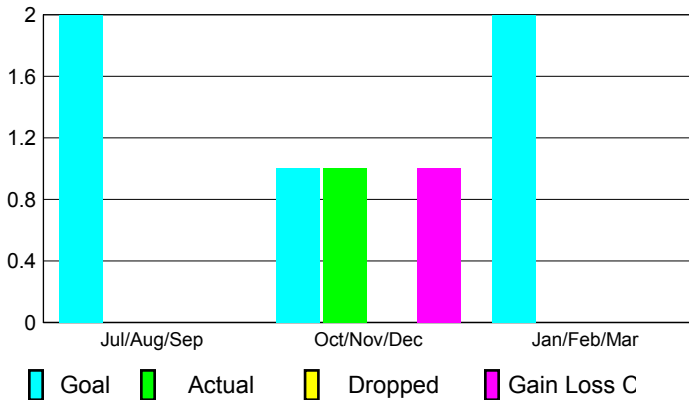

2012-2013 GMT Reports for District (or Undistricted) **District 416**

GMT: SALIM J MOUSSAN

Location: MOROCCO

GMT CA: 6

CLUBS

Club Results
2012-2013

Clubs
2011-2012

Month	New Club Goal	Actual New Clubs	Actual Dropped Clubs	Gain/Loss of Clubs	Gain/Loss of Clubs
Jul/Aug/Sep	2	0	0	0	0
Oct/Nov/Dec	1	1	0	1	0
Jan/Feb/Mar	2				1
Totals	5	1	0	1	1

Club Results 2012-2013

Goal, New, Dropped, Gain/Loss

Comparison of Club Gain/Loss

Current Year Compared to the Previous Year

YTD Status Quo Clubs 2012-2013

Status Quo Clubs Compared to Status Quo Members

MEMBERSHIP